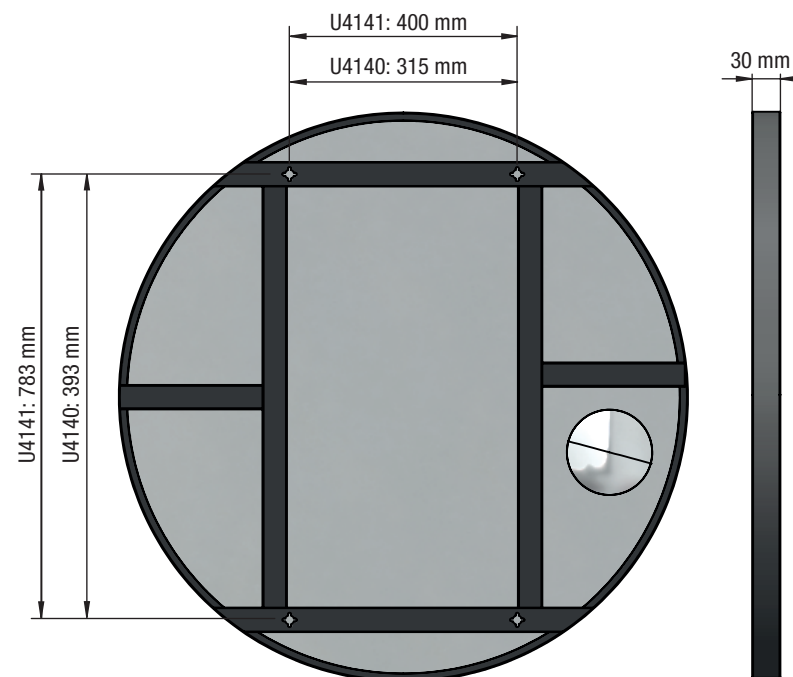

Cleaning and maintenance

Surfaces should be cleaned with a microfibre cloth, glass cleaner or other non abrasive and gentle agents.

Attention:

Never use solvents or aggressive household cleaners like bleach, acids (e.g. descalers) or ammonia-based bathroom cleaner to clean the product. Steel wool and hard brushes can permanently damage the surface of the steel.