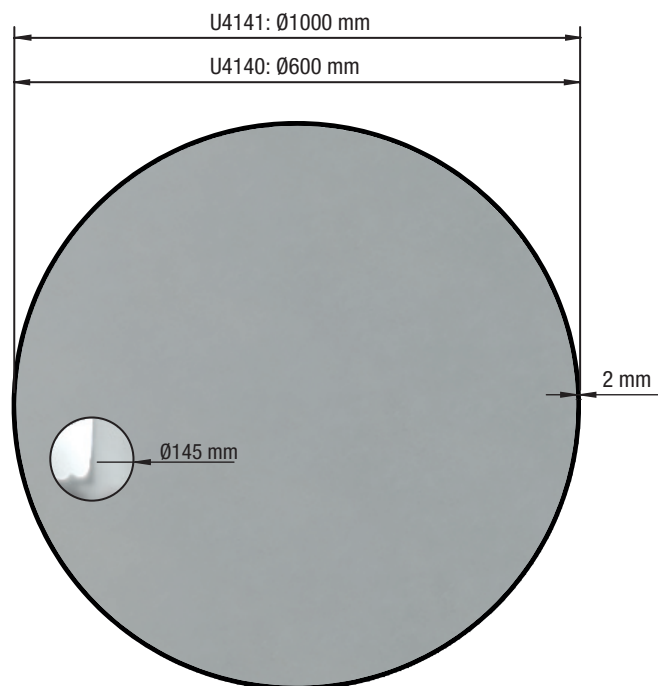

FROST

DENMARK

UNU MIRROR
U4140, U4141

Fitting instruction
Montageanleitung
Monteringsvejledning
Monteringsvægledning
Montage hanleiding
Manuel de montage

Matt Black:
U4140-B

Matt Black:
U4141-B

Matt White:
U4140-W

Matt White:
U4141-W

Material: Aluminium
Design: Bønnelycke mdd
Manufacturer: FROST A/S, Bavne Alle 32,
DK-8370 Hadsten. www.frost.dk

Exclusion of liability

FROST accepts no liability whatsoever for damage to persons or property that occurs or has occurred as a result of improper installation or maintenance, particularly if the safety instructions and other points to note listed are not or have not been observed in full.

Warning and hazard notices

Improper mounting or use can lead to accidents and serious injuries.